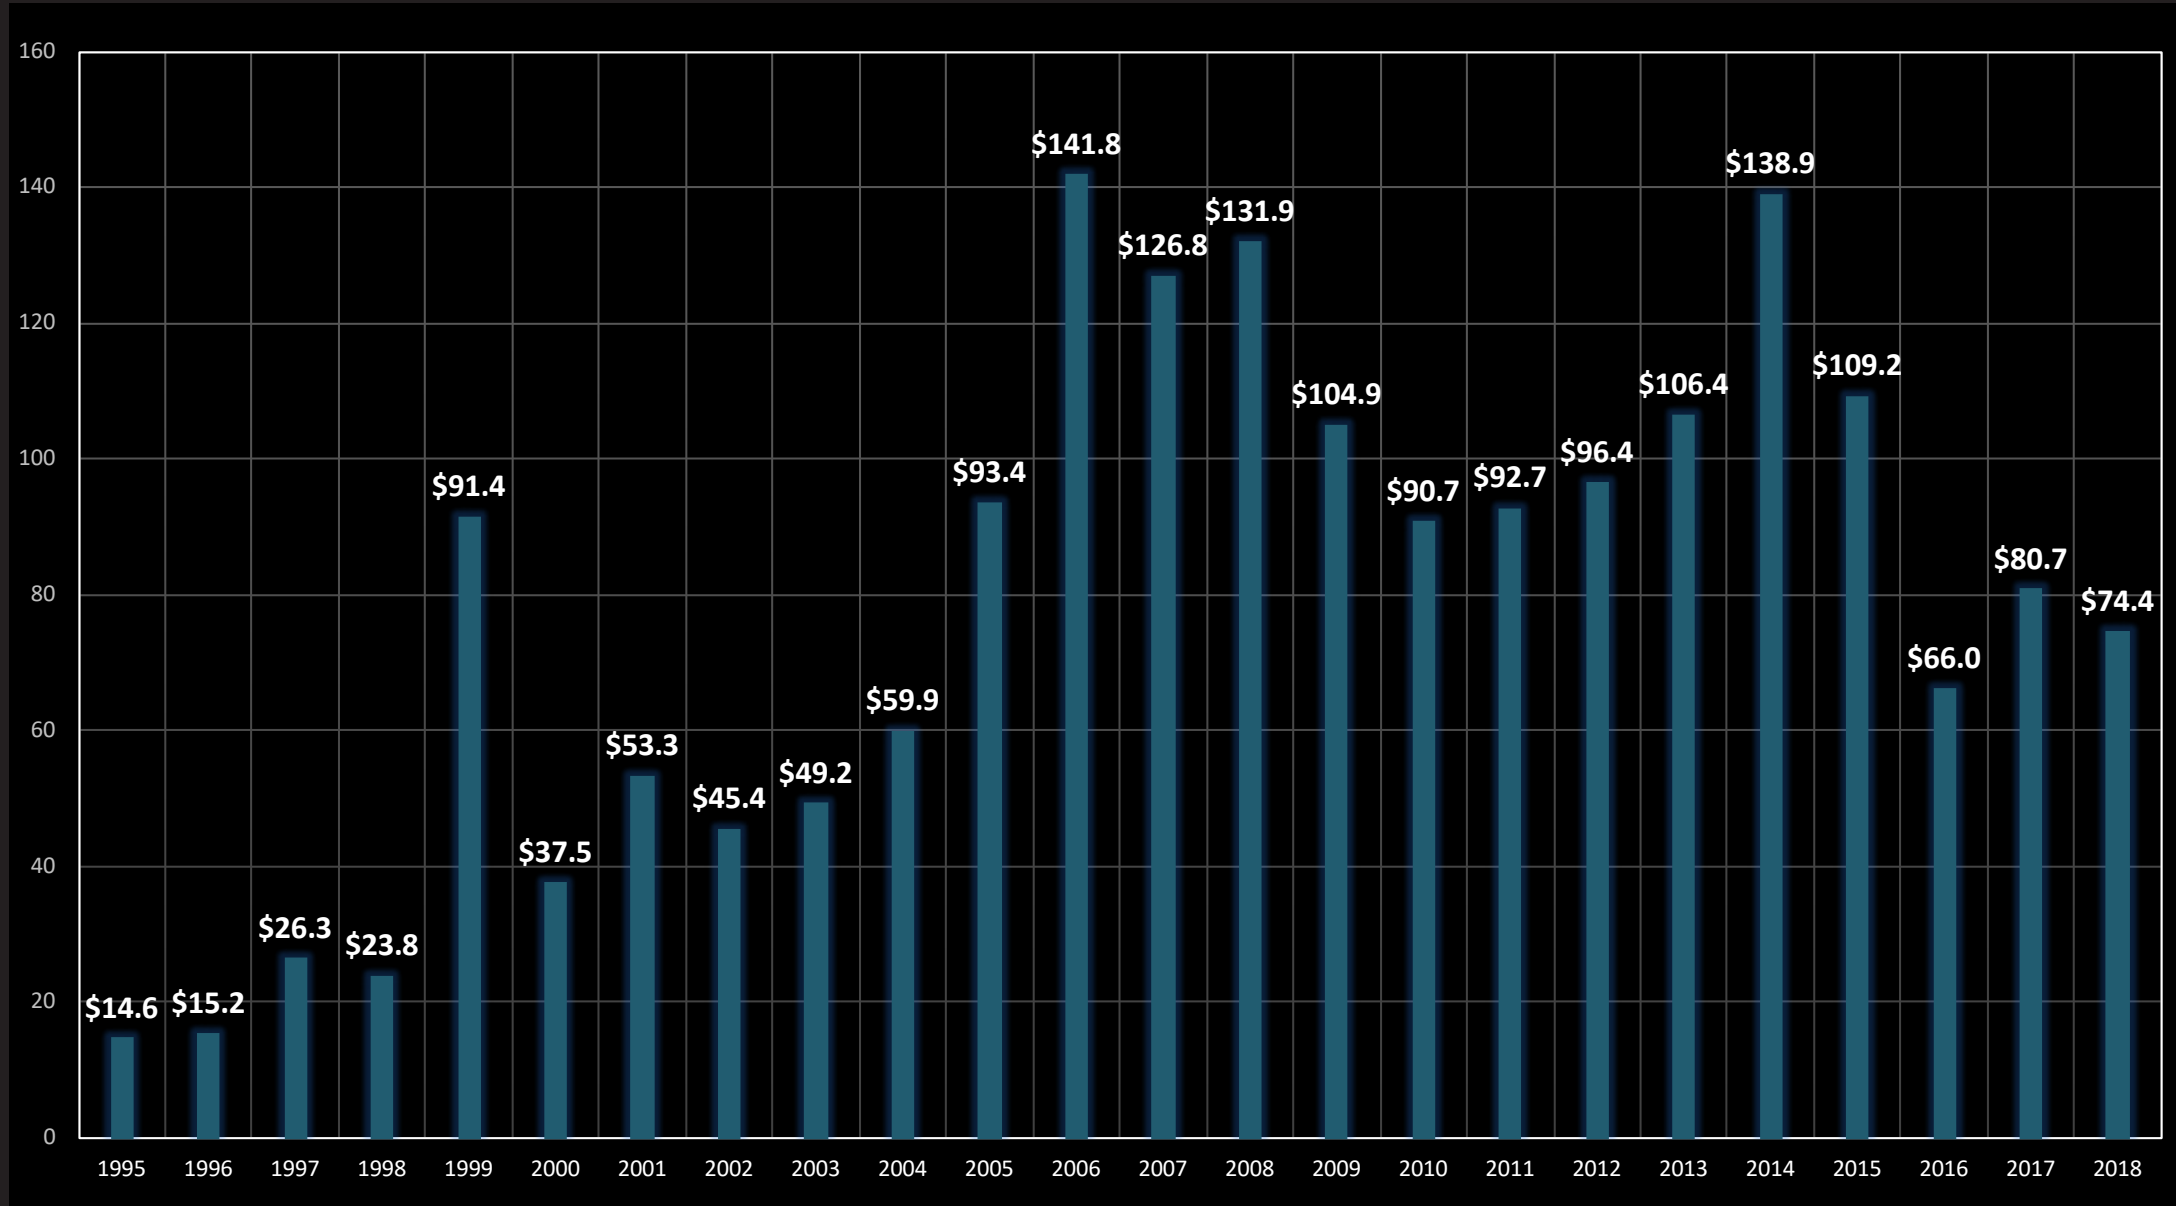

# SITLA ANNUAL REVENUE

\$1.87 Billion to Date

Dollars in Millions